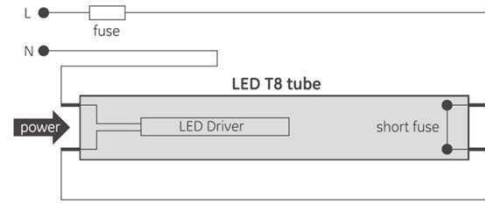

StarGlass LED T8 Tube

Features

- Material: Glass
- Fast & easy direct retrofit to magnetic system.
- Fully Illuminates fixture : 270 degree.
- Rated Life : 25khrs

Applications

- Office
- Commercial Building
- Subway / Airport

Installation

Order Description:

SKU#	Description	Watt (W)	Length (mm)	CCT(k)	Lumen (lm)	LPW	Material	Voltage (V)	P.F	Beam Angle	CRI	Qty/ Carton
93132240	LED 8/T8SG 0.6m/830/220-240V/G2	8	600	3000K	750	94	Glass	220 - 240	> 0.5	270°	80	20pcs
93132241	LED 8/T8SG 0.6m/840/220-240V/G2	8	600	4000K	800	100	Glass	220 - 240	> 0.5	270°	80	20pcs
93132242	LED 8/T8SG 0.6m/865/220-240V/G2	8	600	6500K	800	100	Glass	220 - 240	> 0.5	270°	80	20pcs
93132401	LED 9/T8SG 0.6m/830/220-240V/G2	9	600	3000K	850	94	Glass	220 - 240	> 0.5	270°	80	20pcs
93132402	LED 9/T8SG 0.6m/840/220-240V/G2	9	600	4000K	900	100	Glass	220 - 240	> 0.5	270°	80	20pcs
93132403	LED 9/T8SG 0.6m/865/220-240V/G2	9	600	6500K	900	100	Glass	220 - 240	> 0.5	270°	80	20pcs
93132243	LED 16/T8SG 1.2m/830/220-240V/G2	16	1200	3000K	1550	97	Glass	220 - 240	> 0.5	270°	80	20pcs
93132244	LED 16/T8SG 1.2m/840/220-240V/G2	16	1200	4000K	1600	100	Glass	220 - 240	> 0.5	270°	80	20pcs
93132245	LED 16/T8SG 1.2m/865/220-240V/G2	16	1200	6500K	1600	100	Glass	220 - 240	> 0.5	270°	80	20pcs
93132404	LED 18/T8SG 1.2m/830/220-240V/G2	18	1200	3000K	1750	97	Glass	220 - 240	> 0.5	270°	80	20pcs
93132405	LED 18/T8SG 1.2m/840/220-240V/G2	18	1200	4000K	1800	100	Glass	220 - 240	> 0.5	270°	80	20pcs
93132406	LED 18/T8SG 1.2m/865/220-240V/G2	18	1200	6500K	1800	100	Glass	220 - 240	> 0.5	270°	80	20pcs
93132407	LED 22/T8SG 1.2m/830/220-240V/G2	22	1200	3000K	2150	98	Glass	220 - 240	> 0.5	270°	80	20pcs
93132408	LED 22/T8SG 1.2m/840/220-240V/G2	22	1200	4000K	2200	100	Glass	220 - 240	> 0.5	270°	80	20pcs
93132409	LED 22/T8SG 1.2m/865/220-240V/G2	22	1200	6500K	2200	100	Glass	220 - 240	> 0.5	270°	80	20pcs
93132410	LED 9/T8SG 0.6m/830/220-240V/HE/G2	9	600	3000K	1300	144	Glass	220 - 240	> 0.5	270°	80	20pcs
93132411	LED 9/T8SG 0.6m/840/220-240V/HE/G2	9	600	4000K	1350	150	Glass	220 - 240	> 0.5	270°	80	20pcs
93132412	LED 9/T8SG 0.6m/865/220-240V/HE/G2	9	600	6500K	1350	150	Glass	220 - 240	> 0.5	270°	80	20pcs
93132413	LED 18/T8SG 1.2m/830/220-240V/HE/G2	18	1200	3000K	2650	147	Glass	220 - 240	> 0.5	270°	80	20pcs
93132414	LED 18/T8SG 1.2m/840/220-240V/HE/G2	18	1200	4000K	2700	150	Glass	220 - 240	> 0.5	270°	80	20pcs
93132415	LED 18/T8SG 1.2m/865/220-240V/HE/G2	18	1200	6500K	2700	150	Glass	220 - 240	> 0.5	270°	80	20pcs
93132416	LED 22/T8SG 1.2m/830/220-240V/HE/G2	22	1200	3000K	3250	148	Glass	220 - 240	> 0.5	270°	80	20pcs
93132417	LED 22/T8SG 1.2m/840/220-240V/HE/G2	22	1200	4000K	3300	150	Glass	220 - 240	> 0.5	270°	80	20pcs
93132418	LED 22/T8SG 1.2m/865/220-240V/HE/G2	22	1200	6500K	3300	150	Glass	220 - 240	> 0.5	270°	80	20pcs
93132428	T8 LED Starter