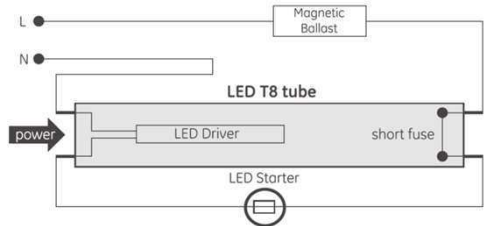

StarGlass LED T8 Tube

Features

- Material: Glass
- Fast & easy direct retrofit to magnetic system.
- Fully Illuminates fixture : 270 degree.
- Rated Life : 25khrs

Applications

- Office
- Commercial Building
- Subway / Airport

Installation

Order Description:

SKU#	Description	Watt (W)	Length (mm)	CCT(k)	Lumen (lm)	LPW	Material	Voltage (V)	P.F	Beam Angle	CRI	Qty/ Carton
93132240	LED 8/T8SG 0.6m/830/220-240V/G2	8	600	3000K	750	94	Glass	220 - 240	> 0.5	270°	80	20pcs
93132241	LED 8/T8SG 0.6m/840/220-240V/G2	8	600	4000K	800	100	Glass	220 - 240	> 0.5	270°	80	20pcs
93132242	LED 8/T8SG 0.6m/865/220-240V/G2	8	600	6500K	800	100	Glass	220 - 240	> 0.5	270°	80	20pcs
93132401	LED 9/T8SG 0.6m/830/220-240V/G2	9	600	3000K	850	94	Glass	220 - 240	> 0.5	270°	80	20pcs
93132402	LED 9/T8SG 0.6m/840/220-240V/G2	9	600	4000K	900	100	Glass	220 - 240	> 0.5	270°	80	20pcs
93132403	LED 9/T8SG 0.6m/865/220-240V/G2	9	600	6500K	900	100	Glass	220 - 240	> 0.5	270°	80	20pcs
93132243	LED 16/T8SG 1.2m/830/220-240V/G2	16	1200	3000K	1550	97	Glass	220 - 240	> 0.5	270°	80	20pcs
93132244	LED 16/T8SG 1.2m/840/220-240V/G2	16	1200	4000K	1600	100	Glass	220 - 240	> 0.5	270°	80	20pcs
93132245	LED 16/T8SG 1.2m/865/220-240V/G2	16	1200	6500K	1600	100	Glass	220 - 240	> 0.5	270°	80	20pcs
93132404	LED 18/T8SG 1.2m/830/220-240V/G2	18	1200	3000K	1750	97	Glass	220 - 240	> 0.5	270°	80	20pcs
93132405	LED 18/T8SG 1.2m/840/220-240V/G2	18	1200	4000K	1800	100	Glass	220 - 240	> 0.5	270°	80	20pcs
93132406	LED 18/T8SG 1.2m/865/220-240V/G2	18	1200	6500K	1800	100	Glass	220 - 240	> 0.5	270°	80	20pcs
93132407	LED 22/T8SG 1.2m/830/220-240V/G2	22	1200	3000K	2150	98	Glass	220 - 240	> 0.5	270°	80	20pcs
93132408	LED 22/T8SG 1.2m/840/220-240V/G2	22	1200	4000K	2200	100	Glass	220 - 240	> 0.5	270°	80	20pcs
93132409	LED 22/T8SG 1.2m/865/220-240V/G2	22	1200	6500K	2200	100	Glass	220 - 240	> 0.5	270°	80	20pcs
93132410	LED 9/T8SG 0.6m/830/220-240V/HE/G2	9	600	3000K	1300	144	Glass	220 - 240	> 0.5	270°	80	20pcs
93132411	LED 9/T8SG 0.6m/840/220-240V/HE/G2	9	600	4000K	1350	150	Glass	220 - 240	> 0.5	270°	80	20pcs
93132412	LED 9/T8SG 0.6m/865/220-240V/HE/G2	9	600	6500K	1350	150	Glass	220 - 240	> 0.5	270°	80	20pcs
93132413	LED 18/T8SG 1.2m/830/220-240V/HE/G2	18	1200	3000K	2650	147	Glass	220 - 240	> 0.5	270°	80	20pcs
93132414	LED 18/T8SG 1.2m/840/220-240V/HE/G2	18	1200	4000K	2700	150	Glass	220 - 240	> 0.5	270°	80	20pcs
93132415	LED 18/T8SG 1.2m/865/220-240V/HE/G2	18	1200	6500K	2700	150	Glass	220 - 240	> 0.5	270°	80	20pcs
93132416	LED 22/T8SG 1.2m/830/220-240V/HE/G2	22	1200	3000K	3250	148	Glass	220 - 240	> 0.5	270°	80	20pcs
93132417	LED 22/T8SG 1.2m/840/220-240V/HE/G2	22	1200	4000K	3300	150	Glass	220 - 240	> 0.5	270°	80	20pcs
93132418	LED 22/T8SG 1.2m/865/220-240V/HE/G2	22	1200	6500K	3300	150	Glass	220 - 240	> 0.5	270°	80	20pcs
93132428	T8 LED Starter