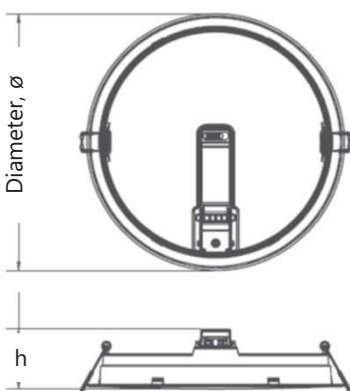

Specification : UNO Recessed Downlight (Back-Lit)

LED & Optical

- Output Range : 600 – 1600lm
- Photometric Options : 110 degree
- System Efficacy : up to 90LPW
- CCT : 3000K/4000K/5700K Switchable
- Operation Temp : -10 ~ 40°C

Applications

- Commercial Building
- Convenience Store
- Office
- Household

Electrical

- Input voltage : 220-240V
- Input Frequency :50/60Hz
- Power Factor >0.5

Warranty

- Rated Life : 25khrs
- Warranty : 2 Years
- Certification : CB certified

Order Logic:

Product ID	Sizes	CCT	Wattage	Type
UNRR - UNO Down Light Recessed Round	4D/6D/8D - 4"/6"/8"	3CCT - 3000K/4000K/5700K	7W/14W/18W	BL - Back Lit

SKU# & Order Description:

SKU#	Description	Watt (W)	CCT (K)	Lumens	Voltage	P.F	LPW	Beam Angle	CRI	Mounting	Dimension	Cut Out Size	Qty/Ctn
93133839	UNORR4D3CCT7W-BL	7	3CCT	600	220 - 240	> 0.5	86	110°	80	Recessed	Ø110 x 46	Ø105	10pcs/Box
93133840	UNORR6D3CCT14W-BL	14	3CCT	1200	220 - 240	> 0.5	93	110°	80	Recessed	Ø165 x 48.5	Ø155	10pcs/Box
93133841	UNORR8D3CCT18W-BL	18	3CCT	1600	220 - 240	> 0.5	89	110°	80	Recessed	Ø220 x 50	Ø205	8pcs/Box

Dimension: