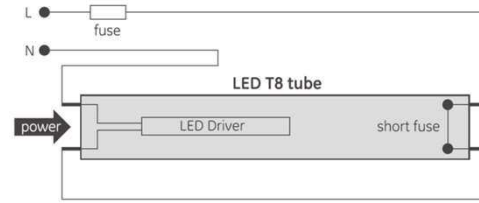

ValueGlass LED T8 Tube

Features

- Material: Glass
- Fast & easy direct retrofit to magnetic system.
- Fully Illuminates fixture : 270 degree.
- Rated Life : 50khrs
- Power Factor > 0.9
- Warranty :3 Years

Applications

- Office
- Commercial Building
- Subway / Airport

Order Description:

Installation

SKU#	Description	Watt (W)	Length (mm)	CCT (k)	Lumen Output	LPW	Material	Voltage (V)	P.F	Beam Angle	CRI	Qty/ Cartn
93132419	LED 8/T8VG 0.6m/830/100-240V	8	600	3000K	950	119	Glass	100 – 240	> 0.9	270°	80	20pcs
93132420	LED 8/T8VG 0.6m/840/100-240V	8	600	4000K	1000	125	Glass	100 – 240	> 0.9	270°	80	20pcs
93132421	LED 8/T8VG 0.6m/865/100-240V	8	600	6500K	1000	125	Glass	100 – 240	> 0.9	270°	80	20pcs
93132422	LED 14/T8VG 1.2m/830/100-240V	14	1200	3000K	1700	119	Glass	100 – 240	> 0.9	270°	80	20pcs
93132423	LED 14/T8VG 1.2m/840/100-240V	14	1200	4000K	1750	125	Glass	100 – 240	> 0.9	270°	80	20pcs
93132424	LED 14/T8VG 1.2m/865/100-240V	14	1200	6500K	1750	125	Glass	100 – 240	> 0.9	270°	80	20pcs
93132425	LED 17/T8VG 1.2m/830/100-240V	17	1200	3000K	2000	119	Glass	100 – 240	> 0.9	270°	80	20pcs
93132426	LED 17/T8VG 1.2m/840/100-240V	17	1200	4000K	2100	125	Glass	100 – 240	> 0.9	270°	80	20pcs
93132427	LED 17/T8VG 1.2m/865/100-240V	17	1200	6500K	2100	125	Glass	100 – 240	> 0.9	270°	80	20pcs