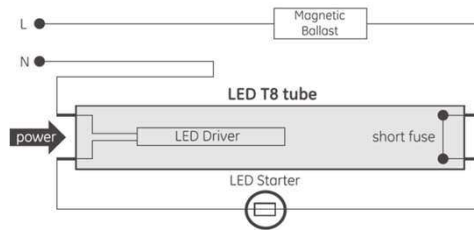

ValueGlass LED T8 Tube

Features

- Material: Glass
- Fast & easy direct retrofit to magnetic system.
- Fully Illuminates fixture : 270 degree.
- Rated Life : 50khrs
- Power Factor > 0.9
- Warranty :3 Years

Applications

- Office
- Commercial Building
- Subway / Airport

Order Description:

Installation

SKU#	Description	Watt (W)	Length (mm)	CCT (k)	Lumen Output	LPW	Material	Voltage (V)	P.F	Beam Angle	CRI	Qty/ Cartn
93132419	LED 8/T8VG 0.6m/830/100-240V	8	600	3000K	950	119	Glass	100 – 240	> 0.9	270°	80	20pcs
93132420	LED 8/T8VG 0.6m/840/100-240V	8	600	4000K	1000	125	Glass	100 – 240	> 0.9	270°	80	20pcs
93132421	LED 8/T8VG 0.6m/865/100-240V	8	600	6500K	1000	125	Glass	100 – 240	> 0.9	270°	80	20pcs
93132422	LED 14/T8VG 1.2m/830/100-240V	14	1200	3000K	1700	119	Glass	100 – 240	> 0.9	270°	80	20pcs
93132423	LED 14/T8VG 1.2m/840/100-240V	14	1200	4000K	1750	125	Glass	100 – 240	> 0.9	270°	80	20pcs
93132424	LED 14/T8VG 1.2m/865/100-240V	14	1200	6500K	1750	125	Glass	100 – 240	> 0.9	270°	80	20pcs
93132425	LED 17/T8VG 1.2m/830/100-240V	17	1200	3000K	2000	119	Glass	100 – 240	> 0.9	270°	80	20pcs
93132426	LED 17/T8VG 1.2m/840/100-240V	17	1200	4000K	2100	125	Glass	100 – 240	> 0.9	270°	80	20pcs
93132427	LED 17/T8VG 1.2m/865/100-240V	17	1200	6500K	2100	125	Glass	100 – 240	> 0.9	270°	80	20pcs