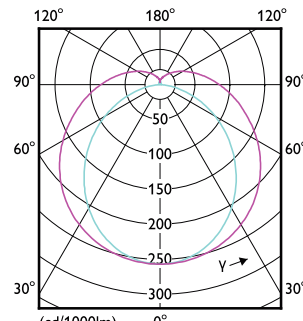

Order Code	Full Product Name	T-Ambient (Max)	T-Ambient (Min)	T-Case Maximum (Nom)	T-Storage (Max)	T-Storage (Min)
929001298202	MASTER LEDtube 1500mm UO 24W 840 T8	35 °C	-20 °C	60 °C	65 °C	-40 °C
929002020502	MASTER LEDtube 1200mm UO 15.5W 830 T8	45 °C	-20 °C	55 °C	65 °C	-40 °C
929002020602	MASTER LEDtube 1200mm UO 15.5W 840 T8	45 °C	-20 °C	55 °C	65 °C	-40 °C
929002020702	MASTER LEDtube 1200mm UO 15.5W 865 T8	45 °C	-20 °C	55 °C	65 °C	-40 °C
929001299208	MASTER LEDtube 1200mm HO 14W830 T8	45 °C	-20 °C	55 °C	65 °C	-40 °C
929001299308	MASTER LEDtube 1200mm HO 14W840 T8	45 °C	-20 °C	55 °C	65 °C	-40 °C
929001299408	MASTER LEDtube 1200mm HO 14W865 T8	45 °C	-20 °C	55 °C	65 °C	-40 °C
929001376802	MASTER LEDtube 1200mm UE 14.5W 840 T8	35 °C	-20 °C	55 °C	65 °C	-40 °C
929001376902	MASTER LEDtube 1200mm UE 14.5W 865 T8	35 °C	-20 °C	55 °C	65 °C	-40 °C
929001377002	MASTER LEDtube 1500mm UE 21.5W 840 T8	35 °C	-20 °C	60 °C	65 °C	-40 °C
929001377102	MASTER LEDtube 1500mm UE 21.5W 865 T8	35 °C	-20 °C	60 °C	65 °C	-40 °C
929001922602	MASTER LEDtube 1200mm HO 12.5W 830 T8	45 °C	-20 °C	50 °C	65 °C	-40 °C
929001922702	MASTER LEDtube 1200mm HO 12.5W 840 T8	45 °C	-20 °C	50 °C	65 °C	-40 °C
929001922802	MASTER LEDtube 1200mm HO 12.5W 865 T8	45 °C	-20 °C	50 °C	65 °C	-40 °C
929001922902	MASTER LEDtube 1500mm HO 18.2W 830 T8	45 °C	-20 °C	55 °C	65 °C	-40 °C
929001923002	MASTER LEDtube 1500mm HO 18.2W 840 T8	45 °C	-20 °C	55 °C	65 °C	-40 °C
929001923102	MASTER LEDtube 1500mm HO 18.2W 865 T8	45 °C	-20 °C	55 °C	65 °C	-40 °C