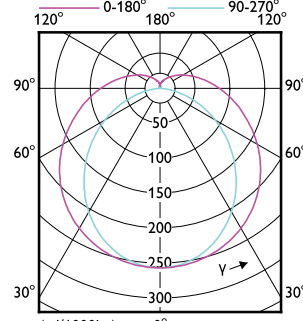

Order Code	Full Product Name	T-Ambient (Max)	T-Ambient (Min)	T-Case Maximum (Nom)	T-Storage (Max)	T-Storage (Min)
929001298202	MASTER LEDtube 1500mm UO 24W 840 T8	35 °C	-20 °C	60 °C	65 °C	-40 °C
929002020502	MASTER LEDtube 1200mm UO 15.5W 830 T8	45 °C	-20 °C	55 °C	65 °C	-40 °C
929002020602	MASTER LEDtube 1200mm UO 15.5W 840 T8	45 °C	-20 °C	55 °C	65 °C	-40 °C
929002020702	MASTER LEDtube 1200mm UO 15.5W 865 T8	45 °C	-20 °C	55 °C	65 °C	-40 °C
929001299208	MASTER LEDtube 1200mm HO 14W830 T8	45 °C	-20 °C	55 °C	65 °C	-40 °C
929001299308	MASTER LEDtube 1200mm HO 14W840 T8	45 °C	-20 °C	55 °C	65 °C	-40 °C
929001299408	MASTER LEDtube 1200mm HO 14W865 T8	45 °C	-20 °C	55 °C	65 °C	-40 °C
929001376802	MASTER LEDtube 1200mm UE 14.5W 840 T8	35 °C	-20 °C	55 °C	65 °C	-40 °C
929001376902	MASTER LEDtube 1200mm UE 14.5W 865 T8	35 °C	-20 °C	55 °C	65 °C	-40 °C
929001377002	MASTER LEDtube 1500mm UE 21.5W 840 T8	35 °C	-20 °C	60 °C	65 °C	-40 °C
929001377102	MASTER LEDtube 1500mm UE 21.5W 865 T8	35 °C	-20 °C	60 °C	65 °C	-40 °C
929001922602	MASTER LEDtube 1200mm HO 12.5W 830 T8	45 °C	-20 °C	50 °C	65 °C	-40 °C
929001922702	MASTER LEDtube 1200mm HO 12.5W 840 T8	45 °C	-20 °C	50 °C	65 °C	-40 °C
929001922802	MASTER LEDtube 1200mm HO 12.5W 865 T8	45 °C	-20 °C	50 °C	65 °C	-40 °C
929001922902	MASTER LEDtube 1500mm HO 18.2W 830 T8	45 °C	-20 °C	55 °C	65 °C	-40 °C
929001923002	MASTER LEDtube 1500mm HO 18.2W 840 T8	45 °C	-20 °C	55 °C	65 °C	-40 °C
929001923102	MASTER LEDtube 1500mm HO 18.2W 865 T8	45 °C	-20 °C	55 °C	65 °C	-40 °C