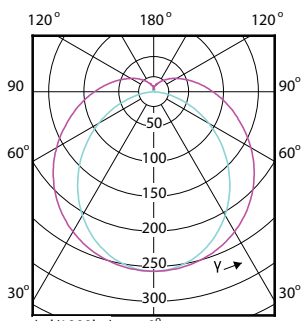

Order Code	Full Product Name	T-Ambient (Max)	T-Ambient (Min)	T-Case Maximum (Nom)	T-Storage (Max)	T-Storage (Min)
929001298202	MASTER LEDtube 1500mm UO 24W 840 T8	35 °C	-20 °C	60 °C	65 °C	-40 °C
929002020502	MASTER LEDtube 1200mm UO 15.5W 830 T8	45 °C	-20 °C	55 °C	65 °C	-40 °C
929002020602	MASTER LEDtube 1200mm UO 15.5W 840 T8	45 °C	-20 °C	55 °C	65 °C	-40 °C
929002020702	MASTER LEDtube 1200mm UO 15.5W 865 T8	45 °C	-20 °C	55 °C	65 °C	-40 °C
929001299208	MASTER LEDtube 1200mm HO 14W830 T8	45 °C	-20 °C	55 °C	65 °C	-40 °C
929001299308	MASTER LEDtube 1200mm HO 14W840 T8	45 °C	-20 °C	55 °C	65 °C	-40 °C
929001299408	MASTER LEDtube 1200mm HO 14W865 T8	45 °C	-20 °C	55 °C	65 °C	-40 °C
929001376802	MASTER LEDtube 1200mm UE 14.5W 840 T8	35 °C	-20 °C	55 °C	65 °C	-40 °C
929001376902	MASTER LEDtube 1200mm UE 14.5W 865 T8	35 °C	-20 °C	55 °C	65 °C	-40 °C
929001377002	MASTER LEDtube 1500mm UE 21.5W 840 T8	35 °C	-20 °C	60 °C	65 °C	-40 °C
929001377102	MASTER LEDtube 1500mm UE 21.5W 865 T8	35 °C	-20 °C	60 °C	65 °C	-40 °C
929001922602	MASTER LEDtube 1200mm HO 12.5W 830 T8	45 °C	-20 °C	50 °C	65 °C	-40 °C
929001922702	MASTER LEDtube 1200mm HO 12.5W 840 T8	45 °C	-20 °C	50 °C	65 °C	-40 °C
929001922802	MASTER LEDtube 1200mm HO 12.5W 865 T8	45 °C	-20 °C	50 °C	65 °C	-40 °C
929001922902	MASTER LEDtube 1500mm HO 18.2W 830 T8	45 °C	-20 °C	55 °C	65 °C	-40 °C
929001923002	MASTER LEDtube 1500mm HO 18.2W 840 T8	45 °C	-20 °C	55 °C	65 °C	-40 °C
929001923102	MASTER LEDtube 1500mm HO 18.2W 865 T8	45 °C	-20 °C	55 °C	65 °C	-40 °C