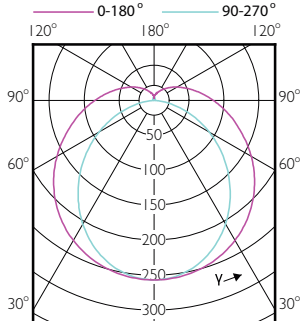

Order Code	Full Product Name	T-Ambient (Max)	T-Ambient (Min)	T-Case Maximum (Nom)	T-Storage (Max)	T-Storage (Min)
929001298202	MASTER LEDtube 1500mm UO 24W 840 T8	35 °C	-20 °C	60 °C	65 °C	-40 °C
929002020502	MASTER LEDtube 1200mm UO 15.5W 830 T8	45 °C	-20 °C	55 °C	65 °C	-40 °C
929002020602	MASTER LEDtube 1200mm UO 15.5W 840 T8	45 °C	-20 °C	55 °C	65 °C	-40 °C
929002020702	MASTER LEDtube 1200mm UO 15.5W 865 T8	45 °C	-20 °C	55 °C	65 °C	-40 °C
929001299208	MASTER LEDtube 1200mm HO 14W830 T8	45 °C	-20 °C	55 °C	65 °C	-40 °C
929001299308	MASTER LEDtube 1200mm HO 14W840 T8	45 °C	-20 °C	55 °C	65 °C	-40 °C
929001299408	MASTER LEDtube 1200mm HO 14W865 T8	45 °C	-20 °C	55 °C	65 °C	-40 °C
929001376802	MASTER LEDtube 1200mm UE 14.5W 840 T8	35 °C	-20 °C	55 °C	65 °C	-40 °C
929001376902	MASTER LEDtube 1200mm UE 14.5W 865 T8	35 °C	-20 °C	55 °C	65 °C	-40 °C
929001377002	MASTER LEDtube 1500mm UE 21.5W 840 T8	35 °C	-20 °C	60 °C	65 °C	-40 °C
929001377102	MASTER LEDtube 1500mm UE 21.5W 865 T8	35 °C	-20 °C	60 °C	65 °C	-40 °C
929001922602	MASTER LEDtube 1200mm HO 12.5W 830 T8	45 °C	-20 °C	50 °C	65 °C	-40 °C
929001922702	MASTER LEDtube 1200mm HO 12.5W 840 T8	45 °C	-20 °C	50 °C	65 °C	-40 °C
929001922802	MASTER LEDtube 1200mm HO 12.5W 865 T8	45 °C	-20 °C	50 °C	65 °C	-40 °C
929001922902	MASTER LEDtube 1500mm HO 18.2W 830 T8	45 °C	-20 °C	55 °C	65 °C	-40 °C
929001923002	MASTER LEDtube 1500mm HO 18.2W 840 T8	45 °C	-20 °C	55 °C	65 °C	-40 °C
929001923102	MASTER LEDtube 1500mm HO 18.2W 865 T8	45 °C	-20 °C	55 °C	65 °C	-40 °C