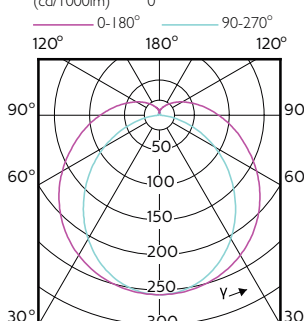

Order Code	Full Product Name	T-Ambient (Max)	T-Ambient (Min)	T-Case Maximum (Nom)	T-Storage (Max)	T-Storage (Min)
929001298202	MASTER LEDtube 1500mm UO 24W 840 T8	35 °C	-20 °C	60 °C	65 °C	-40 °C
929002020502	MASTER LEDtube 1200mm UO 15.5W 830 T8	45 °C	-20 °C	55 °C	65 °C	-40 °C
929002020602	MASTER LEDtube 1200mm UO 15.5W 840 T8	45 °C	-20 °C	55 °C	65 °C	-40 °C
929002020702	MASTER LEDtube 1200mm UO 15.5W 865 T8	45 °C	-20 °C	55 °C	65 °C	-40 °C
929001299208	MASTER LEDtube 1200mm HO 14W830 T8	45 °C	-20 °C	55 °C	65 °C	-40 °C
929001299308	MASTER LEDtube 1200mm HO 14W840 T8	45 °C	-20 °C	55 °C	65 °C	-40 °C
929001299408	MASTER LEDtube 1200mm HO 14W865 T8	45 °C	-20 °C	55 °C	65 °C	-40 °C
929001376802	MASTER LEDtube 1200mm UE 14.5W 840 T8	35 °C	-20 °C	55 °C	65 °C	-40 °C
929001376902	MASTER LEDtube 1200mm UE 14.5W 865 T8	35 °C	-20 °C	55 °C	65 °C	-40 °C
929001377002	MASTER LEDtube 1500mm UE 21.5W 840 T8	35 °C	-20 °C	60 °C	65 °C	-40 °C
929001377102	MASTER LEDtube 1500mm UE 21.5W 865 T8	35 °C	-20 °C	60 °C	65 °C	-40 °C
929001922602	MASTER LEDtube 1200mm HO 12.5W 830 T8	45 °C	-20 °C	50 °C	65 °C	-40 °C
929001922702	MASTER LEDtube 1200mm HO 12.5W 840 T8	45 °C	-20 °C	50 °C	65 °C	-40 °C
929001922802	MASTER LEDtube 1200mm HO 12.5W 865 T8	45 °C	-20 °C	50 °C	65 °C	-40 °C
929001922902	MASTER LEDtube 1500mm HO 18.2W 830 T8	45 °C	-20 °C	55 °C	65 °C	-40 °C
929001923002	MASTER LEDtube 1500mm HO 18.2W 840 T8	45 °C	-20 °C	55 °C	65 °C	-40 °C
929001923102	MASTER LEDtube 1500mm HO 18.2W 865 T8	45 °C	-20 °C	55 °C	65 °C	-40 °C