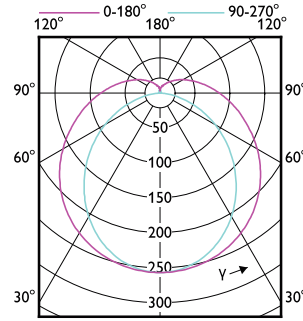

Order Code	Full Product Name	T-Ambient (Max)	T-Ambient (Min)	T-Case Maximum (Nom)	T-Storage (Max)	T-Storage (Min)
929001298202	MASTER LEDtube 1500mm UO 24W 840 T8	35 °C	-20 °C	60 °C	65 °C	-40 °C
929002020502	MASTER LEDtube 1200mm UO 15.5W 830 T8	45 °C	-20 °C	55 °C	65 °C	-40 °C
929002020602	MASTER LEDtube 1200mm UO 15.5W 840 T8	45 °C	-20 °C	55 °C	65 °C	-40 °C
929002020702	MASTER LEDtube 1200mm UO 15.5W 865 T8	45 °C	-20 °C	55 °C	65 °C	-40 °C
929001299208	MASTER LEDtube 1200mm HO 14W830 T8	45 °C	-20 °C	55 °C	65 °C	-40 °C
929001299308	MASTER LEDtube 1200mm HO 14W840 T8	45 °C	-20 °C	55 °C	65 °C	-40 °C
929001299408	MASTER LEDtube 1200mm HO 14W865 T8	45 °C	-20 °C	55 °C	65 °C	-40 °C
929001376802	MASTER LEDtube 1200mm UE 14.5W 840 T8	35 °C	-20 °C	55 °C	65 °C	-40 °C
929001376902	MASTER LEDtube 1200mm UE 14.5W 865 T8	35 °C	-20 °C	55 °C	65 °C	-40 °C
929001377002	MASTER LEDtube 1500mm UE 21.5W 840 T8	35 °C	-20 °C	60 °C	65 °C	-40 °C
929001377102	MASTER LEDtube 1500mm UE 21.5W 865 T8	35 °C	-20 °C	60 °C	65 °C	-40 °C
929001922602	MASTER LEDtube 1200mm HO 12.5W 830 T8	45 °C	-20 °C	50 °C	65 °C	-40 °C
929001922702	MASTER LEDtube 1200mm HO 12.5W 840 T8	45 °C	-20 °C	50 °C	65 °C	-40 °C
929001922802	MASTER LEDtube 1200mm HO 12.5W 865 T8	45 °C	-20 °C	50 °C	65 °C	-40 °C
929001922902	MASTER LEDtube 1500mm HO 18.2W 830 T8	45 °C	-20 °C	55 °C	65 °C	-40 °C
929001923002	MASTER LEDtube 1500mm HO 18.2W 840 T8	45 °C	-20 °C	55 °C	65 °C	-40 °C
929001923102	MASTER LEDtube 1500mm HO 18.2W 865 T8	45 °C	-20 °C	55 °C	65 °C	-40 °C