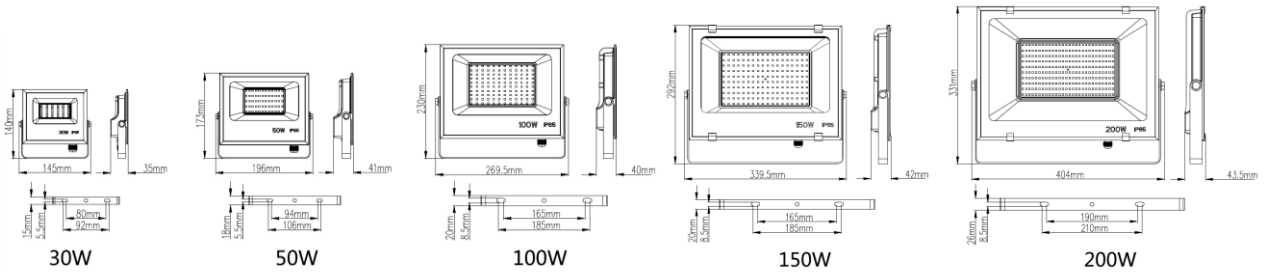

### LED & Optical

- Power : 30W/50W/100W/150W/200W
- Output Range : 2400-16000lm
- Photometric Options : 120°
- System Efficacy : 80 LPW
- CCT : 3000K/4000K/6500K @ 70CRI

## Product Dimension: