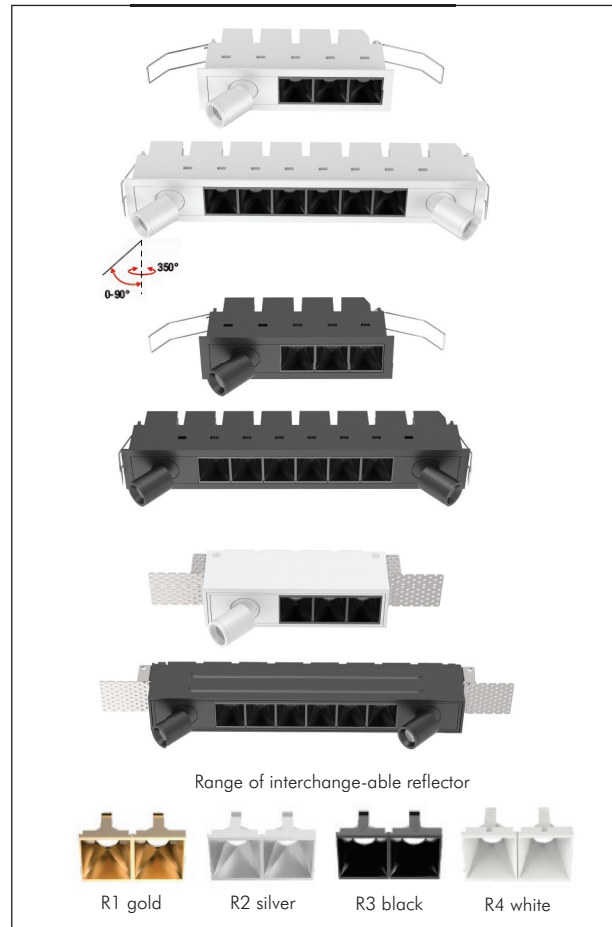

Winzig Anti-Glare Series

Housing and Trim: Aluminium, white (available in black)
 Mounting type: Recess
 Heat Management: Aluminium heat sink
 Reflector: Silver
 Diffuser: Acrylic lens

LED Modules
 GERMAN Technology
 SMD - 300lm - 2,200lm
 Long service life time : 50,000 hours (L80)
 THD <20%

Drivers: 700mA
 (optional: Dimmable available)
 Power factor at full load : > 0.9

Standards
 EN 620301: LED modules for general lighting - Safety specification
 EN 62471: Photobiological safety of lamps and systems
 EN 55015: Radio disturbance emissions
 EN 61000-3-2 Limited for harmonic emissions
 EN 61547: Immunity requirements

Warranty: 3 years

Application: Office, Commercial Building, Lobby, Conventional Hall, Ballroom, Concourse

Model	Source, System Wattage	Voltage	Frequency	Power Factor	Colour	Colour Temperature	LED Output (Lm)	System Output (Lm)	Typ. Beam Angle	Typ. CRI Ra	Energy Efficiency	Dimension (L x W x H) mm	Dimension (Cut out) mm
Fixed, body and trim available in white or black													
WF3-SP1-9W	9.0W 11.0W	220-240	50/60Hz	0.9	Warm white	3000K	800	600	24, 40	>90	A+	152 x 45 x 60	144 x 37
		220-240	50/60Hz	0.9	Neutral white	4000K	850	650	24, 40	>90	A+		
WF5-SP2-17W	17.0W 19.0W	220-240	50/60Hz	0.9	Warm white	3000K	1600	1200	24, 40	>90	A+	290 x 45 x 60	282 x 37
		220-240	50/60Hz	0.9	Neutral white	4000K	1700	1300	24, 40	>90	A+		
Fixed, body available in white or black, trimless													
WFT3-SP1-9W	9.0W 11.0W	220-240	50/60Hz	0.9	Warm white	3000K	800	600	24, 40	>90	A+	150 x 41 x 62.5	152 x 44
		220-240	50/60Hz	0.9	Neutral white	4000K	850	650	24, 40	>90	A+		
WFT5-SP2-17W	17.0W 19.0W	220-240	50/60Hz	0.9	Warm white	3000K	1600	1200	24, 40	>90	A+	286.5 x 41 x 62.5	290 x 44
		220-240	50/60Hz	0.9	Neutral white	4000K	1700	1300	24, 40	>90	A+		